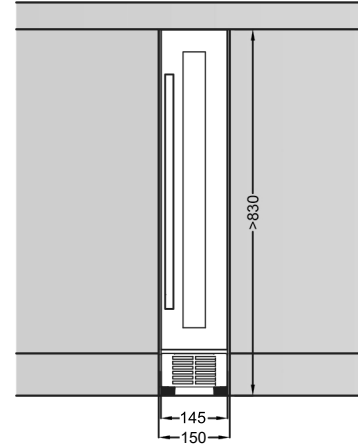

DUNAVOX FLOW-8

DAUF-8.23B, SS

If the wine cooler is installed within a fully enclosed cabinet, it is essential to ensure proper ventilation from the sides. To achieve this, avoid completely sealing the sides of the cabinet.

Front View

Side View

Top View