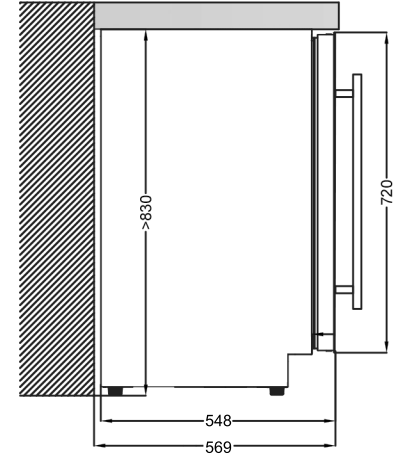

DUNAVOX FLOW-8

DAUF-8.23B, SS

If the wine cooler is installed within a fully enclosed cabinet, it is essential to ensure proper ventilation from the sides. To achieve this, avoid completely sealing the sides of the cabinet.

Front View

Side View

Top View