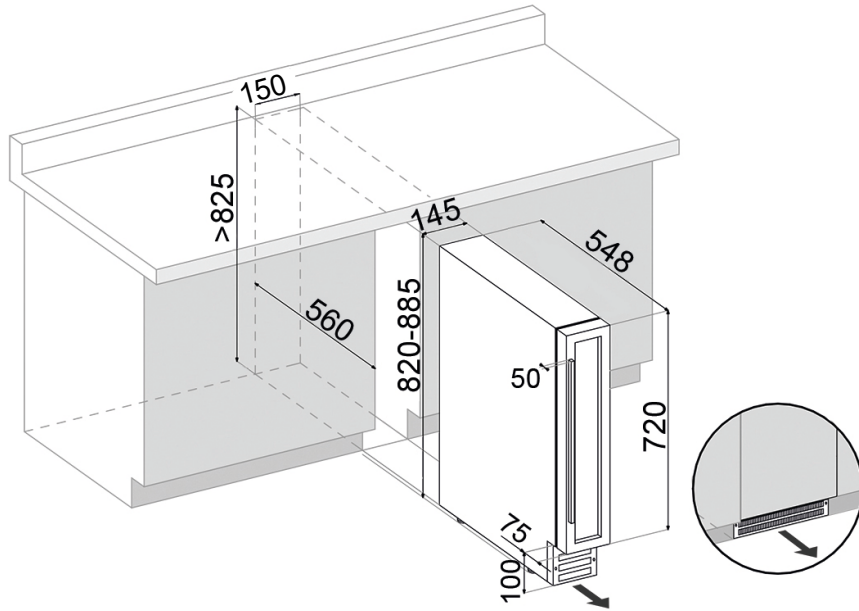

DUNAVOX FLOW-8

DAUF-8.23B, SS

If the wine cooler is installed within a fully enclosed cabinet, it is essential to ensure proper ventilation from the sides. To achieve this, avoid completely sealing the sides of the cabinet.

Front View

Side View

Top View